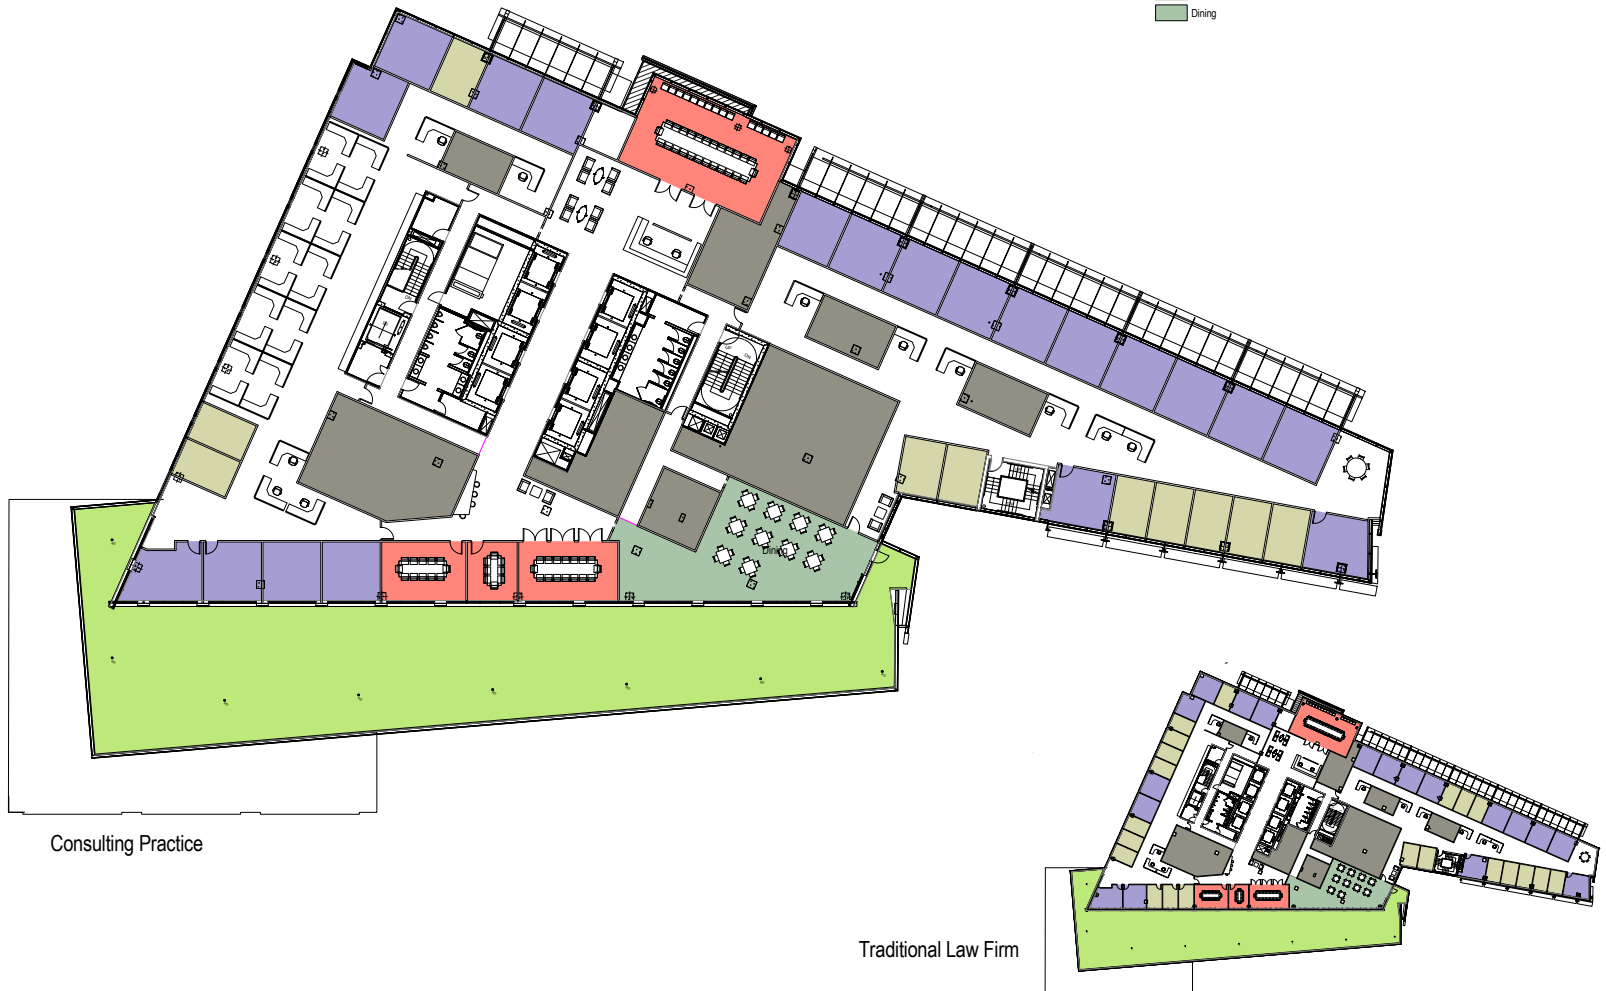

28,020 RSF
24,219 USF

Consulting Practice
20 Partner
10 Sr. Associate
20 Associate
50 Professionals

Traditional Law Firm
18 Partner
21 Associate
39 Attorney Offices

Legend

- Partner
- Assoc
- Support
- Conference
- Roof Terrace
- Dining